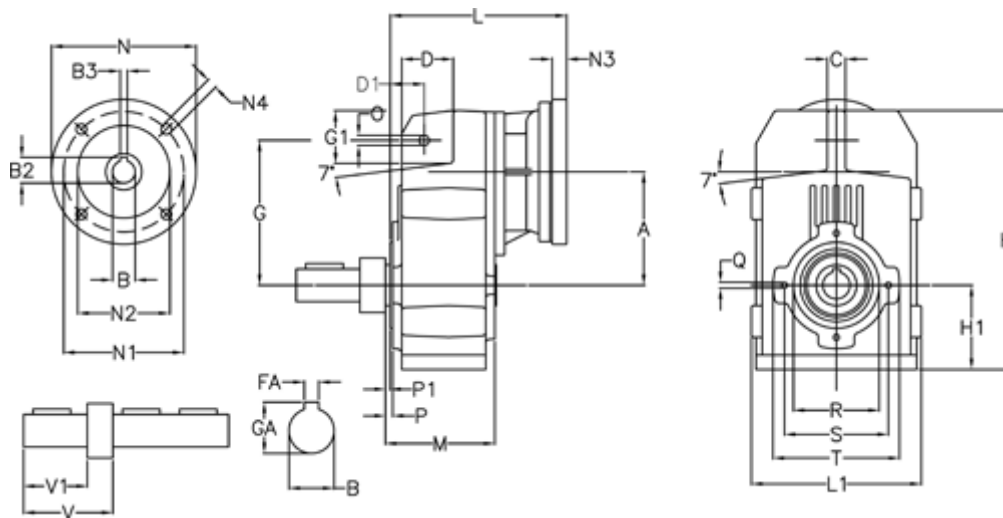

Article number: 29560201861225  
 Description: Shaft mounted gear  
 A252R-18,6-P71B5

## Measures

A = 128.75	FA = 10	M = 135.5	Q = M10x14
B = 35	G = 162	N = 160	R = 110
B1 = 14	G1 = 58.0	N1 = 130	S = 130
B2 = 16.3	GA = 38.0	N2 = 110	T = 150
B3 = 5	H = 290.5	N4 = M8x16	V = 93.0
C = 20	H1 = 93.5	O = 13	V1 = 60
D = 57.0	L = 213.0	P = 6.0	
D1 = 43.5	L1 = 188	P1 = 3.5	